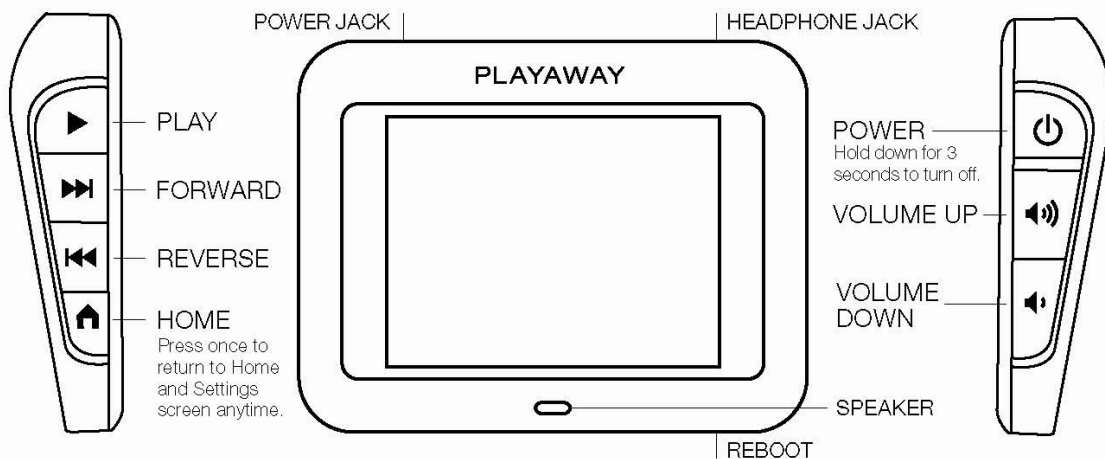

Waterford Public Library

HOW-TO PLAY

Quick Start

1. Press Power 

2. Press Play 

3. Enjoy!

We recommend that you fully charge the video player before using (approx. 4 hours or until entire battery icon turns green). Use the AC Adaptor included to charge through any standard wall outlet. One full charge should provide up to 8 hours of play time.

▶ Play/Pause/Select

Press once to Select or Play, press again to Pause while playing.

▶▶ Forward/Skip

Press once to Skip to the next video or menu item above. Hold down to Skip ahead within the current video.

◀◀ Reverse/Back

Press once to go to the previous video or menu item below. Hold down to go Back within the current video.

Reboot:

Insert a paper clip into the hole at the bottom of the player to Reboot. Press Power to turn the player back on.