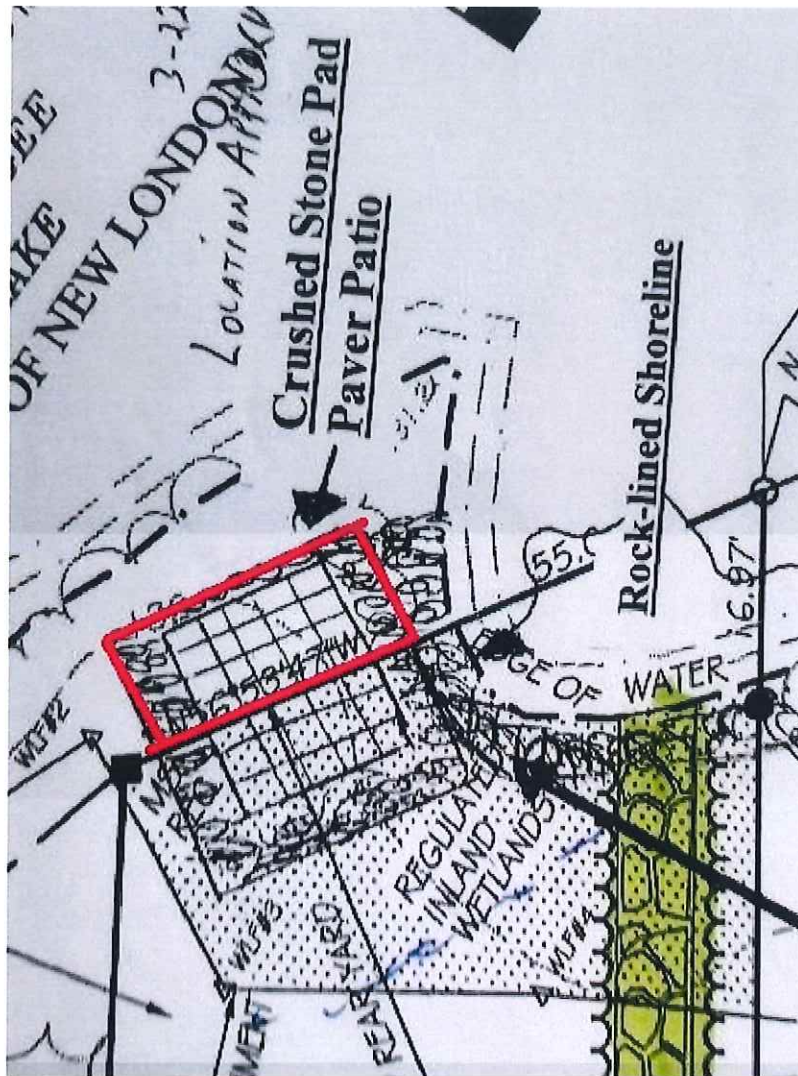

RECEIVED
MAY 31 2023
Planning & Development
Town of Waterford, CT