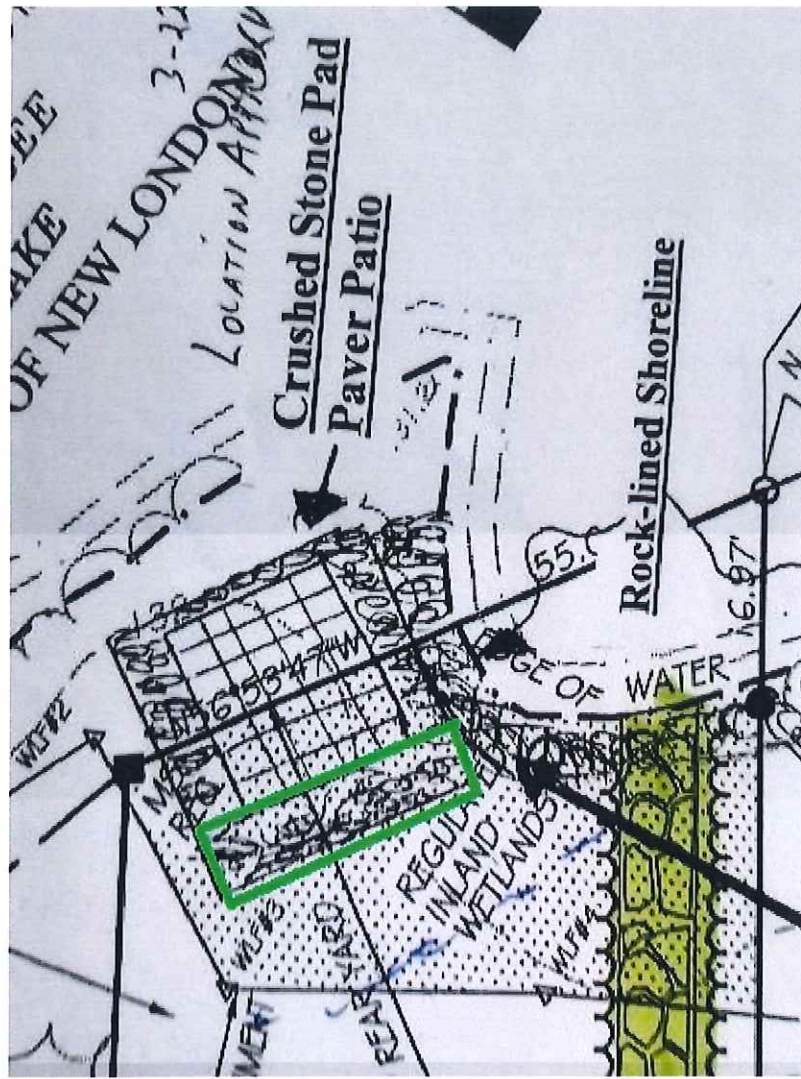

RECEIVED
MAY 31 2023
Planning & Development
Town of Waterford, CT